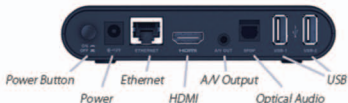

YouTube™
Millions of Videos

BENEFITS

- Watch HD content - View Personal Media (Videos / Music / Pictures) from your home networked PC. View content in high quality - up to 1080p (Full HD)
- Experience YouTube™ like never before - Watch millions of videos categorised into easy to access content to suit your demand including TV episodes, Dramas, Shows, Music, Cartoons, Sports and much more
- Watch live TV channels from around the world. Navigation is easy with Jadoo2 user interface allowing users to browse through different languages and content quickly
- Community Channels group content from respective community and interest groups
- MyJadoo™ - Personalize Live TV & Community Group Channel
- Wi-Fi 802.11n equipment typically delivers more than twice the speed of 802.11g equipment with longer range transmission (necessary to view high quality HD content on Jadoo2™ - Full HD – 1080p box)

FEATURES

- Access Internet video content via broadband Internet connection to watch on TV.
- Have options for wired or wireless 802.11n Internet connectivity.
- Watch YouTube™ videos by ease to access categories for user and family members.
- Share media contents from a computer using Windows Media Player (WMP).
- Play personal content like music, videos, and photos stored on any PC on the Local Area Network (LAN) connection.
- Play personal content in HD directly from the USB storage.
- Bookmark a library of your favorite videos.

Jadoo2 Front

Jadoo2 Back

SPECIFICATIONS

TV Resolution	PAL-576i, NTSC-480i, 480p, 720i, 720p, 1080i, 1080p
Video Interface	HDMI, AV RCA Video(Yellow) / Stereo audio (Red/White)
Network Interface	10/100BASE-T Ethernet
Optical Audio	SPDIF
USB Ports	3 X USB 2.0 Ports for WiFi and Flash/USB Storage
Certifications	FCC, CE, RoHS - Powered by JadooTV (USA Product)